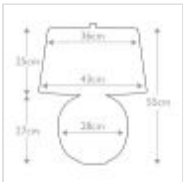

31292

1 Light Table Lamp - Silver - Silver

DETAILS	
FAMILY	Caesar
SUITABLE LOCATION	Interior
GUARANTEE	General 2 Year Guarantee
FINISH	Silver
FITTING HEIGHT	430mm
DIAMETER	430mm
POWER SOURCE	Plug
VOLTAGE	220-240v 50hz
MAXIMUM WATTAGE	60W
NUMBER OF LAMPS	1
SOCKET	E27
INTEGRATED LED	No
CLASS	Class I
BUILD MATERIALS	Porcelain
DIMMABLE FITTING	Compatible With Dimmable Smart Lamps
PRODUCT WEIGHT	4.99kg
BOX DIMENSIONS	44 X 45 X 58cm
BOX WEIGHT	5.54 Kg

## PRODUCT DETAILS

1 Lt Table Lamp with a Silver finish. Main build materials: Porcelain. Max Wattage: 1 x 60W E27