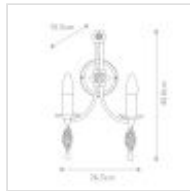

14369

2 Light Wall Light - Black

DETAILS	
FAMILY	Belfry
SUITABLE LOCATION	Interior
GUARANTEE	General 2 Year Guarantee
FINISH	Black
FITTING HEIGHT	400mm
WIDTH	265mm
PROJECTION/DEPTH	155mm
POWER SOURCE	Mains Voltage
VOLTAGE	220-240v 50hz
MAXIMUM WATTAGE	60W
NUMBER OF LAMPS	2
SOCKET	E14
INTEGRATED LED	No
CLASS	Class I
BUILD MATERIALS	Steel
DIMMABLE FITTING	Compatible With Dimmable Lamps
PRODUCT WEIGHT	1.24kg
BOX DIMENSIONS	38 X 19 X 38cm
BOX WEIGHT	1.38 Kg

PRODUCT DETAILS

2 Lt Wall Light with a Black finish. Main build materials: Steel. Max Wattage: 2 x 60W E14