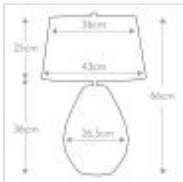

30234

1 Light Table Lamp - Ceramic With Graphite Glaze

DETAILS	
FAMILY	Brunswick
SUITABLE LOCATION	Interior
GUARANTEE	General 2 Year Guarantee
FINISH	Textured Ceramic With Graphite Glaze
FITTING HEIGHT	660mm
DIAMETER	430mm
POWER SOURCE	Plug
VOLTAGE	220-240v 50hz
MAXIMUM WATTAGE	60W
NUMBER OF LAMPS	1
SOCKET	E27
INTEGRATED LED	No
CLASS	Class I
BUILD MATERIALS	Ceramic
DIMMABLE FITTING	Compatible With Dimmable Smart Lamps
PRODUCT WEIGHT	3.47kg
BOX DIMENSIONS	38.5 X 38.5 X 51cm
BOX WEIGHT	3.85 Kg

## PRODUCT DETAILS

1 Lt Table Lamp with a Textured ceramic with Graphite glaze finish. Main build materials: Ceramic. Max Wattage: 1 x 60W E27