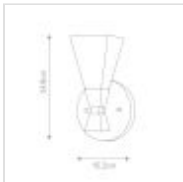

60117

1 Light Wall Light - Matte Black

DETAILS	
FAMILY	Bowtie
SUITABLE LOCATION	Interior / Bathroom
GUARANTEE	General 2 Year Guarantee
IP RATING	IP44
FINISH	Matte Black
FITTING HEIGHT	248mm
WIDTH	152mm
PROJECTION/DEPTH	102mm
POWER SOURCE	Mains Voltage
VOLTAGE	220-240v 50hz
MAXIMUM WATTAGE	3W
NUMBER OF LAMPS	1
SOCKET	G9
INTEGRATED LED	No
LED LUMENS	300Lm
LED COLOUR TEMP	3000k
CLASS	Class I
BUILD MATERIALS	Steel, Opal Glass
HOURS	25000
DIMMABLE FITTING	Compatible With Dimmable Lamps
PRODUCT WEIGHT	0.9kg
BOX DIMENSIONS	28 X 21 X 22.5 Cm
BOX WEIGHT	1.20 Kg

PRODUCT DETAILS

1 Lt Wall Light with a Matte Black finish. Main build materials: Steel, Opal Glass. Max Wattage: 1 x 3W G9