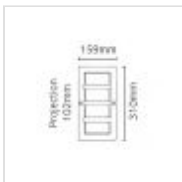

22119

1 Light Wall Light - Clear Lens - Black

DETAILS	
FAMILY	Boden
SUITABLE LOCATION	Exterior
GUARANTEE	5 Year Warranty Against Severe Corrosion
IP RATING	IP54
FINISH	Black
FITTING HEIGHT	310mm
WIDTH	159mm
PROJECTION/DEPTH	102mm
POWER SOURCE	Mains Voltage
VOLTAGE	220-240v 50hz
MAXIMUM WATTAGE	60W
NUMBER OF LAMPS	1
SOCKET	E27
INTEGRATED LED	No
CLASS	Class I
BUILD MATERIALS	Powder-Coated Galvanised Steel, Aluminium, Clear Polycarbonate
DIMMABLE FITTING	Compatible With Dimmable Lamps
PRODUCT WEIGHT	1.55kg
BOX DIMENSIONS	36 X 17 X 12cm
BOX WEIGHT	1.72 Kg

PRODUCT DETAILS

1 It Wall Light - Clear Lens with a Textured Black finish. Main build materials: Powder-coated Galvanised Steel, Aluminium, Clear Polycarbonate. Max Wattage: 1 x 60W E27