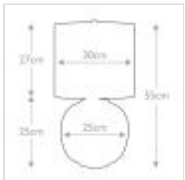

31057

1 Light Table Lamp - Blue

DETAILS	
FAMILY	Blue Globe
SUITABLE LOCATION	Interior
GUARANTEE	General 2 Year Guarantee
FINISH	Blue
FITTING HEIGHT	550mm
DIAMETER	300mm
POWER SOURCE	Plug
VOLTAGE	220-240v 50hz
MAXIMUM WATTAGE	60W
NUMBER OF LAMPS	1
SOCKET	E27
INTEGRATED LED	No
CLASS	Class I
BUILD MATERIALS	Porcelain
DIMMABLE FITTING	Compatible With Dimmable Smart Lamps
PRODUCT WEIGHT	3.2kg
BOX DIMENSIONS	53.5 X 30 X 30.5cm
BOX WEIGHT	3.55 Kg