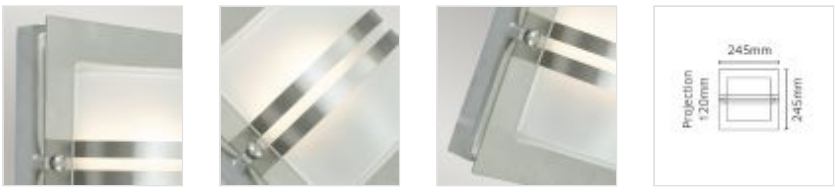

14273

1 Light Wall Lantern - Stainless Steel

DETAILS	
FAMILY	Bern
SUITABLE LOCATION	Exterior
GUARANTEE	10 Year Warranty Against Structural Failure
IP RATING	IP54
FINISH	Stainless Steel
FITTING HEIGHT	245mm
WIDTH	245mm
PROJECTION/DEPTH	120mm
POWER SOURCE	Mains Voltage
VOLTAGE	220-240v 50hz
MAXIMUM WATTAGE	60W
NUMBER OF LAMPS	1
SOCKET	E27
INTEGRATED LED	No
CLASS	Class I
BUILD MATERIALS	Stainless Steel, Cast Aluminium, Frosted Glass
DIMMABLE FITTING	Compatible With Dimmable Lamps
PRODUCT WEIGHT	3.24kg
BOX DIMENSIONS	27 X 28 X 29cm
BOX WEIGHT	3.60 Kg

**PRODUCT DETAILS**

This 1 light wall light draws its design inspiration from Scandinavian style for a both practical and stylish modern aesthetic. It has a cast aluminium backplate and steel front plate with protective bars over the lamp housing. It is available with a Black powder-coating, or with Stainless or Galvanised steel treatments to the front plate. There is also an option of a frosted or clear glass lens, for a gentle or vivid lighting effect.