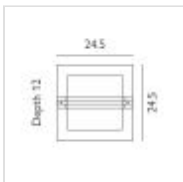

19783

1 Light Wall Lantern - Galvanised

DETAILS	
FAMILY	Bern
SUITABLE LOCATION	Exterior
GUARANTEE	8 Year Warranty Against Severe Corrosion
IP RATING	IP54
FINISH	Galvanised
FITTING HEIGHT	245mm
WIDTH	245mm
PROJECTION/DEPTH	120mm
POWER SOURCE	Mains Voltage
VOLTAGE	220-240v 50hz
MAXIMUM WATTAGE	60W
NUMBER OF LAMPS	1
SOCKET	E27
INTEGRATED LED	No
CLASS	Class I
BUILD MATERIALS	Galvanised Steel, Cast Aluminium, Frosted Glass
DIMMABLE FITTING	Compatible With Dimmable Lamps
PRODUCT WEIGHT	3.32kg
BOX DIMENSIONS	27 X 28 X 29cm
BOX WEIGHT	3.69 Kg

**PRODUCT DETAILS**

This 1 light wall light draws its design inspiration from Scandinavian style for a both practical and stylish modern aesthetic. It has a cast aluminium backplate and steel front plate with protective bars over the lamp housing. It is available with a Black powder-coating, or with Stainless or Galvanised steel treatments to the front plate. There is also an option of a frosted or clear glass lens, for a gentle or vivid lighting effect.