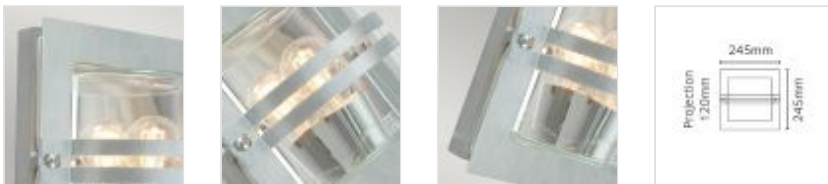

22248

1 Light Wall Lantern - Galvanised

DETAILS

FAMILY	Bern
SUITABLE LOCATION	Exterior
GUARANTEE	8 Year Warranty Against Severe Corrosion
IP RATING	IP54
FINISH	Galvanised
FITTING HEIGHT	245mm
WIDTH	245mm
PROJECTION/DEPTH	120mm
POWER SOURCE	Mains Voltage
VOLTAGE	220-240v 50hz
MAXIMUM WATTAGE	60W
NUMBER OF LAMPS	1
SOCKET	E27
INTEGRATED LED	No
CLASS	Class I
BUILD MATERIALS	Galvanised Steel, Cast Aluminium, Clear Glass
DIMMABLE FITTING	Compatible With Dimmable Lamps
PRODUCT WEIGHT	3.2kg
BOX DIMENSIONS	27 X 28 X 29cm
BOX WEIGHT	3.55 Kg

PRODUCT DETAILS

This 1 light wall light draws its design inspiration from Scandinavian style for a both practical and stylish modern aesthetic. It has a cast aluminium backplate and steel front plate with protective bars over the lamp housing. It is available with a Black powder-coating, or with Stainless or Galvanised steel treatments to the front plate. There is also an option of a frosted or clear glass lens, for a gentle or vivid lighting effect.