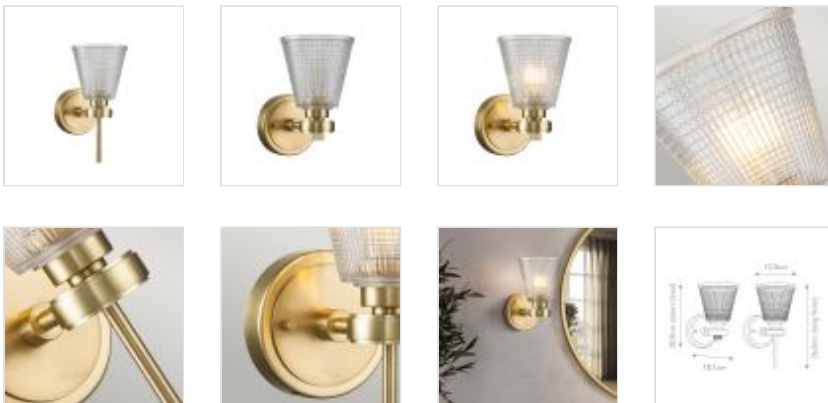

58453

1 Light Wall Light - Brushed Brass

DETAILS	
FAMILY	Gunnislake
SUITABLE LOCATION	Interior / Bathroom
GUARANTEE	General 2 Year Guarantee
IP RATING	IP44
FINISH	Brushed Brass
FITTING HEIGHT	200mm (short Cap) / 260mm (long Finial)
DIAMETER	128mm
WIDTH	128mm
PROJECTION/DEPTH	181mm
POWER SOURCE	Mains Voltage
VOLTAGE	220-240v 50hz
MAXIMUM WATTAGE	3W LED
NUMBER OF LAMPS	1
SOCKET	G9
INTEGRATED LED	No
LED LUMENS	300Lm
LED COLOUR TEMP	3000k
CLASS	Class I
BUILD MATERIALS	Steel, Glass
DIMMABLE FITTING	Compatible With Dimmable Lamps
PRODUCT WEIGHT	1.13kg
BOX DIMENSIONS	32.4 X 19.7 X 19.1cm
BOX WEIGHT	1.26 Kg

## PRODUCT DETAILS

This versatile 1 light wall light can be customised in a number of ways to suit your chosen setting. It can be mounted facing up or down, and comes with interchangeable rod and ribbed cap finials for a grander or more understated appearance. A prismatic glass shade gives a vintage feel and diffuses light from the included G9 LED bulb beautifully. Available in Polished Chrome, Brushed Brass and White with Polished Chrome or Brushed Brass accents, this wall light is also IP44 rated for safe use in bathrooms.