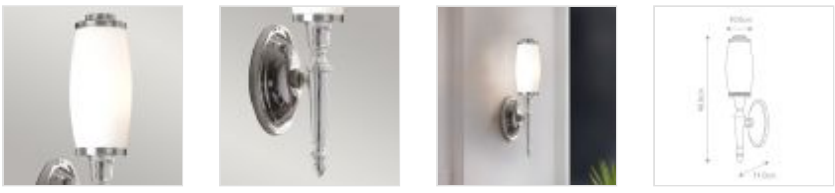

25585

1 Light Wall Light - Polished Chrome

DETAILS	
FAMILY	Dryden
SUITABLE LOCATION	Interior / Bathroom
GUARANTEE	General 2 Year Guarantee
IP RATING	IP44
FINISH	Polished Chrome
FITTING HEIGHT	400mm
WIDTH	100mm
PROJECTION/DEPTH	110mm
POWER SOURCE	Mains Voltage
VOLTAGE	220-240v 50hz
MAXIMUM WATTAGE	3W LED
NUMBER OF LAMPS	1
SOCKET	G9
INTEGRATED LED	No
LED LUMENS	300Lm
LED COLOUR TEMP	3000k
CLASS	Class I
BUILD MATERIALS	Brass, Glass
HOURS	25000
DIMMABLE FITTING	Compatible With Dimmable Lamps
PRODUCT WEIGHT	1.58kg
BOX DIMENSIONS	34 X 34 X 23.5cm
BOX WEIGHT	1.76 Kg

PRODUCT DETAILS

A classically designed 1 light wall light that is IP44 rated for safe use in bathrooms. It features a tall, metal-trimmed, opal glass shade, imperial torchiere style and traditionally detailed components in solid brass for extended durability. Finished in Polished Chrome, this wall light comes supplied with an LED G9 lamp which is replaceable.