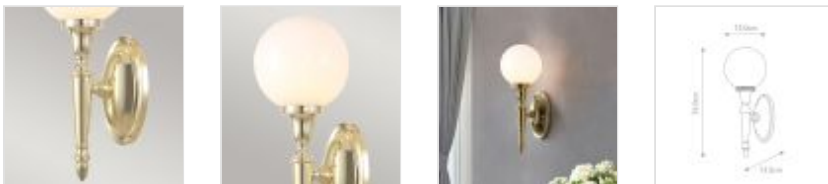

23786

1 Light Wall Light - Polished Brass

DETAILS	
FAMILY	Dryden
SUITABLE LOCATION	Interior / Bathroom
GUARANTEE	General 2 Year Guarantee
IP RATING	IP44
FINISH	Polished Brass
FITTING HEIGHT	350mm
WIDTH	130mm
PROJECTION/DEPTH	135mm
POWER SOURCE	Mains Voltage
VOLTAGE	220-240v 50hz
MAXIMUM WATTAGE	3W LED
NUMBER OF LAMPS	1
SOCKET	G9
INTEGRATED LED	No
LED LUMENS	300Lm
LED COLOUR TEMP	3000k
CLASS	Class I
BUILD MATERIALS	Brass, Glass
HOURS	25000
DIMMABLE FITTING	Compatible With Dimmable Lamps
PRODUCT WEIGHT	1.6kg
BOX DIMENSIONS	34 X 35 X 25cm
BOX WEIGHT	1.78 Kg

**PRODUCT DETAILS**

A classically designed 1 light wall light that is IP44 rated for safe use in bathrooms. It features a round opal glass shade, imperial torchiere style and traditionally detailed components in solid brass for extended durability. Available in Polished Brass or Polished Chrome, this wall light comes supplied with an LED G9 lamp which is replaceable.