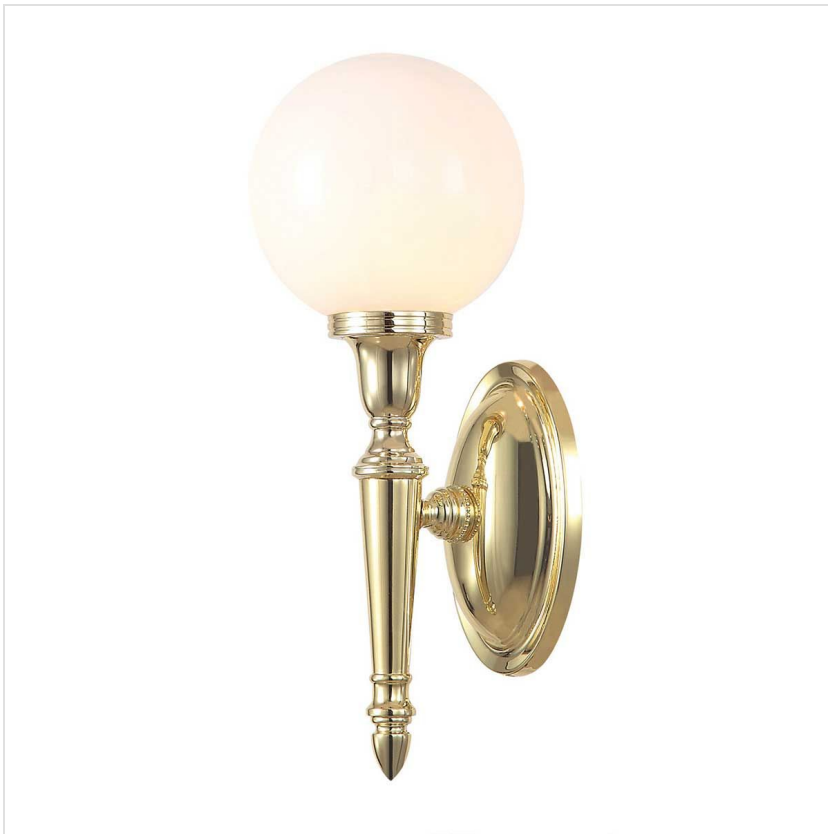

23786

1 Light Wall Light - Polished Brass

DETAILS	
FAMILY	Dryden
SUITABLE LOCATION	Interior / Bathroom
GUARANTEE	General 2 Year Guarantee
IP RATING	IP44
FINISH	Polished Brass
FITTING HEIGHT	350mm
WIDTH	130mm
PROJECTION/DEPTH	135mm
POWER SOURCE	Mains Voltage
VOLTAGE	220-240v 50hz
MAXIMUM WATTAGE	3W LED
NUMBER OF LAMPS	1
SOCKET	G9
INTEGRATED LED	No
LED LUMENS	300Lm
LED COLOUR TEMP	3000k
CLASS	Class I
BUILD MATERIALS	Brass, Glass
HOURS	25000
DIMMABLE FITTING	Compatible With Dimmable Lamps
PRODUCT WEIGHT	1.6kg
BOX DIMENSIONS	34 X 35 X 25cm
BOX WEIGHT	1.78 Kg

**PRODUCT DETAILS**

A classically designed 1 light wall light that is IP44 rated for safe use in bathrooms. It features a round opal glass shade, imperial torchiere style and traditionally detailed components in solid brass for extended durability. Available in Polished Brass or Polished Chrome, this wall light comes supplied with an LED G9 lamp which is replaceable.