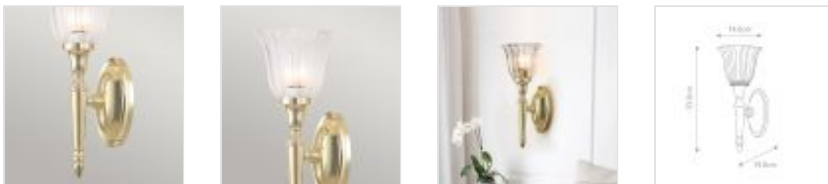

23783

1 Light Wall Light - Polished Brass

DETAILS	
FAMILY	Dryden
SUITABLE LOCATION	Interior / Bathroom
GUARANTEE	General 2 Year Guarantee
IP RATING	IP44
FINISH	Polished Brass
FITTING HEIGHT	330mm
WIDTH	140mm
PROJECTION/DEPTH	140mm
POWER SOURCE	Mains Voltage
VOLTAGE	220-240v 50hz
MAXIMUM WATTAGE	3W LED
NUMBER OF LAMPS	1
SOCKET	G9
INTEGRATED LED	No
LED LUMENS	300Lm
LED COLOUR TEMP	3000k
CLASS	Class I
BUILD MATERIALS	Brass, Glass
HOURS	25000
DIMMABLE FITTING	Compatible With Dimmable Lamps
PRODUCT WEIGHT	1.75kg
BOX DIMENSIONS	34 X 35 X 25cm
BOX WEIGHT	1.94 Kg

**PRODUCT DETAILS**

A classically designed 1 light wall light that is IP44 rated for safe use in bathrooms. It features a cut glass shade, imperial torchiere style and traditionally detailed components in solid brass for extended durability. Available in Polished Brass, Polished Chrome or Polished Nickel, this wall light comes supplied with an LED G9 lamp which is replaceable.