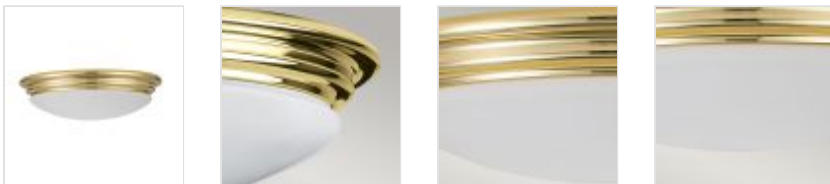

58451

1 Light Flush - Polished Brass

DETAILS

FAMILY	Brompton
SUITABLE LOCATION	Interior / Bathroom
GUARANTEE	General 2 Year Guarantee
IP RATING	IP44
FINISH	Polished Brass
FITTING HEIGHT	100mm
DIAMETER	356mm
WIDTH	356mm
POWER SOURCE	Mains Voltage
VOLTAGE	220-240v 50hz
MAXIMUM WATTAGE	LED 5.7W
NUMBER OF LAMPS	1
SOCKET	GX53
INTEGRATED LED	No
LED LUMENS	600Lm
LED COLOUR TEMP	3000k
CLASS	Class I
BUILD MATERIALS	Steel, Opal Glass
HOURS	25000
DIMMABLE FITTING	Compatible With Dimmable Lamps
PRODUCT WEIGHT	1.94kg
BOX DIMENSIONS	44.5 X 43 X 17cm
BOX WEIGHT	2.15 Kg

PRODUCT DETAILS

This 1 light flush light showcases a sleek, timeless design that draws inspiration from vintage 1930s styles. Its robust steel construction is available in Polished Chrome, Brushed Brass or Polished Brass finishes to complement its elegant form. The fixture houses a soft opal glass shade to gently diffuse light. With its IP44 rating, this flush fitting is well-suited for use in bathrooms and other moisture-prone areas.