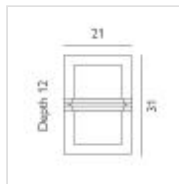

22112

1 Light Wall Lantern - Black

DETAILS	
FAMILY	Basel
SUITABLE LOCATION	Exterior
GUARANTEE	5 Year Warranty Against Severe Corrosion
IP RATING	IP54
FINISH	Black
FITTING HEIGHT	310mm
WIDTH	210mm
PROJECTION/DEPTH	120mm
POWER SOURCE	Mains Voltage
VOLTAGE	220-240v 50hz
MAXIMUM WATTAGE	60W
NUMBER OF LAMPS	1
SOCKET	E27
INTEGRATED LED	No
CLASS	Class I
BUILD MATERIALS	Powder-Coated Galvanised Steel, Cast Aluminium, Clear Glass
DIMMABLE FITTING	Compatible With Dimmable Lamps
PRODUCT WEIGHT	3.46kg
BOX DIMENSIONS	29 X 24 X 35cm
BOX WEIGHT	3.84 Kg

PRODUCT DETAILS

This 1 light modern outdoor wall light takes an E27 bulb and is compatible with dimmable LED bulbs. The backplate is constructed from cast aluminium, with a black powder-coated steel front plate and a clear glass shade. It is rated IP54 for protection against water ingress and can be used in coastal locations.