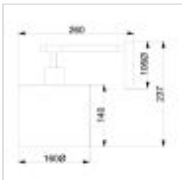

60107

1 Light Wall Light - Black / Polished Nickel

DETAILS	
FAMILY	Balance
SUITABLE LOCATION	Interior
GUARANTEE	General 2 Year Guarantee
FINISH	Black/Polished Nickel
FITTING HEIGHT	237mm
WIDTH	160mm
PROJECTION/DEPTH	260mm
POWER SOURCE	Mains Voltage
VOLTAGE	220-240v 50hz
MAXIMUM WATTAGE	40W
NUMBER OF LAMPS	1
SOCKET	E27
INTEGRATED LED	No
CLASS	Class I
BUILD MATERIALS	Steel, Polycotton Shades, Acrylic
SHADE MATERIAL	Polycotton With Silver Mirror Laminate Lining
DIMMABLE FITTING	Compatible With Dimmable Lamps
PRODUCT WEIGHT	0.81kg
BOX DIMENSIONS	26 X 17 X 29cm
BOX WEIGHT	0.90 Kg