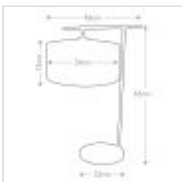

60112

1 Light Table Lamp - Black / Polished Brass

DETAILS	
FAMILY	Balance
SUITABLE LOCATION	Interior
GUARANTEE	General 2 Year Guarantee
FINISH	Black/Polished Brass
FITTING HEIGHT	656mm
WIDTH	335mm
PROJECTION/DEPTH	469mm
POWER SOURCE	Plug
VOLTAGE	220-240v 50hz
MAXIMUM WATTAGE	60W
NUMBER OF LAMPS	1
SOCKET	E27
INTEGRATED LED	No
CLASS	Class II
BUILD MATERIALS	Steel, Polycotton Shades
SHADE MATERIAL	Polycotton With Gold Laminate Lining
DIMMABLE FITTING	Compatible With Dimmable Smart Lamps
PRODUCT WEIGHT	3.5kg
BOX DIMENSIONS	66 X 34 X 48cm
BOX WEIGHT	6.00 Kg

PRODUCT DETAILS

This 1 light table lamp has a Black metal frame with Polished Brass accents for luxurious modern appeal. It includes a Black cylinder shade with gold laminate lining. The table lamp base and shade are both made in England.