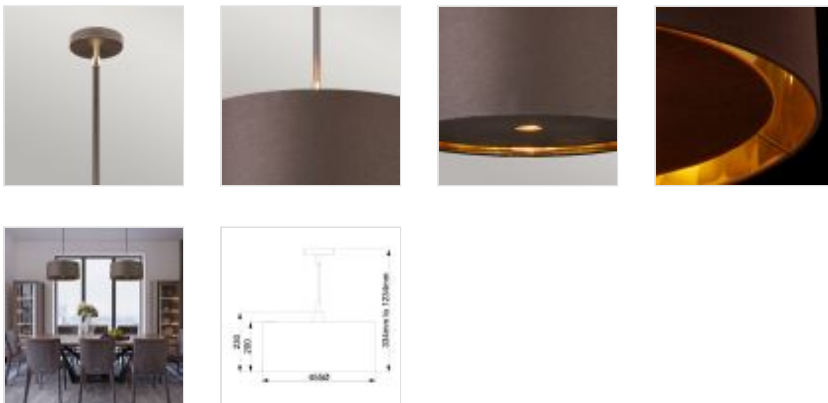

27188

1 Light Pendant - Brown / Polished Brass

DETAILS	
FAMILY	Balance
SUITABLE LOCATION	Interior
GUARANTEE	General 2 Year Guarantee
FINISH	Brown/Polished Brass
FITTING HEIGHT	230mm
DIAMETER	455mm
WIDTH	455mm
MINIMUM DROP	334mm
MAXIMUM DROP	1234mm
POWER SOURCE	Mains Voltage
VOLTAGE	220-240v 50hz
MAXIMUM WATTAGE	60W
NUMBER OF LAMPS	1
SOCKET	E27
INTEGRATED LED	No
RODS SUPPLIED	2 X 300mm And 2 X 150mm Rods
CLASS	Class I
BUILD MATERIALS	Steel, Polycotton Shades
SHADE MATERIAL	Faux Linen With Gold Metallic Lining
DIMMABLE FITTING	Compatible With Dimmable Lamps
PRODUCT WEIGHT	1.35kg
BOX DIMENSIONS	14 X 46 X 46cm
BOX WEIGHT	1.50 Kg

PRODUCT DETAILS

This 1 light pendant features a smooth Brown finish with Polished Brass accents, giving it a retro flair that fits seamlessly into both modern and transitional spaces. The Brown fabric shade comes with a fabric diffuser and gold metallic lining. This pendant is made in England and can be converted to a semi-flush fitting by removing the extension rods.