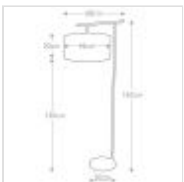

60109

1 Light Floor Lamp - Black / Polished Brass

DETAILS	
FAMILY	Balance
SUITABLE LOCATION	Interior
GUARANTEE	General 2 Year Guarantee
FINISH	Black/Polished Brass
FITTING HEIGHT	1616mm
WIDTH	455mm
PROJECTION/DEPTH	677mm
POWER SOURCE	Plug
VOLTAGE	220-240v 50hz
MAXIMUM WATTAGE	60W
NUMBER OF LAMPS	1
SOCKET	E27
INTEGRATED LED	No
CLASS	Class II
BUILD MATERIALS	Steel, Polycotton Shades
SHADE MATERIAL	Polycotton With Gold Laminate Lining
DIMMABLE FITTING	Compatible With Dimmable Smart Lamps
PRODUCT WEIGHT	7kg
BOX DIMENSIONS	162 X 46 X 68cm
BOX WEIGHT	9.00 Kg