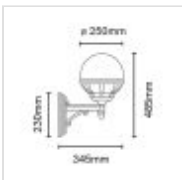

52851

1 Light Up Wall Light - Black

DETAILS	
FAMILY	Bologna
SUITABLE LOCATION	Exterior
GUARANTEE	5 Year Warranty Against Severe Corrosion
IP RATING	IP54
FINISH	Black
FITTING HEIGHT	485mm
WIDTH	250mm
PROJECTION/DEPTH	345mm
POWER SOURCE	Mains Voltage
VOLTAGE	220-240v 50hz
MAXIMUM WATTAGE	60W
NUMBER OF LAMPS	1
SOCKET	E27
INTEGRATED LED	No
CLASS	Class II
BUILD MATERIALS	Powder Coated Aluminium, UV Stabilised Polycarbonate
DIMMABLE FITTING	Compatible With Dimmable Lamps
PRODUCT WEIGHT	1.83kg
BOX DIMENSIONS	36.5 X 32.5 X 49.5cm
BOX WEIGHT	2.03 Kg