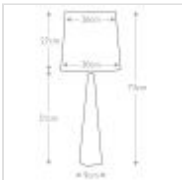

31328

1 Light Table Lamp - Polished Nickel

DETAILS	
FAMILY	Ascent
SUITABLE LOCATION	Interior
GUARANTEE	General 2 Year Guarantee
FINISH	Polished Nickel
FITTING HEIGHT	790mm
DIAMETER	300mm
WIDTH	300mm
POWER SOURCE	Plug
VOLTAGE	220-240v 50hz
MAXIMUM WATTAGE	60W
NUMBER OF LAMPS	1
SOCKET	E27
INTEGRATED LED	No
CLASS	Class I
BUILD MATERIALS	Steel
SHADE MATERIAL	Faux Silk Hard-Backed
DIMMABLE FITTING	Compatible With Dimmable Smart Lamps
PRODUCT WEIGHT	2.92kg
BOX DIMENSIONS	32 X 32 X 84cm
BOX WEIGHT	3.24 Kg

PRODUCT DETAILS

This 1 light table lamp is made from steel in a contemporary tapered column shape. It is plated with a Polished Nickel finish and has Polished Nickel accents. It includes a Dark Grey faux silk hard-backed shade which is made in England.