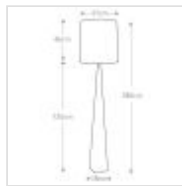

31325

1 Light Floor Lamp - Polished Nickel

DETAILS

FAMILY	Ascent
SUITABLE LOCATION	Interior
GUARANTEE	General 2 Year Guarantee
FINISH	Polished Nickel
FITTING HEIGHT	1810mm
WIDTH	460mm
POWER SOURCE	Plug
VOLTAGE	220-240v 50hz
MAXIMUM WATTAGE	60W
NUMBER OF LAMPS	1
SOCKET	E27
INTEGRATED LED	No
CLASS	Class I
BUILD MATERIALS	Steel
SHADE MATERIAL	Faux Silk Hard-Backed
DIMMABLE FITTING	Compatible With Dimmable Smart Lamps
PRODUCT WEIGHT	11.7kg
BOX DIMENSIONS	25 X 28 X 151cm
BOX WEIGHT	13.00 Kg

PRODUCT DETAILS

This 1 light floor lamp is made from steel in a contemporary tapered column shape. It is plated with a Polished Nickel finish and has Polished Nickel accents. It includes a Dark Grey faux silk hard-backed shade which is made in England.