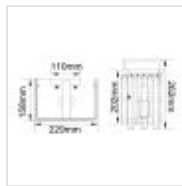

52456

1 Light Wall Light - Polished Nickel

DETAILS	
FAMILY	Aries
SUITABLE LOCATION	Interior
GUARANTEE	General 2 Year Guarantee
FINISH	Polished Nickel
FITTING HEIGHT	262mm
WIDTH	229mm
PROJECTION/DEPTH	158mm
POWER SOURCE	Mains Voltage
VOLTAGE	220-240v
MAXIMUM WATTAGE	60W
NUMBER OF LAMPS	1
SOCKET	E27
INTEGRATED LED	No
CLASS	Class I
BUILD MATERIALS	Steel, K9 Cut Glass
DIMMABLE FITTING	Compatible With Dimmable Lamps
PRODUCT WEIGHT	2.79kg
BOX DIMENSIONS	31 X 31 X 21cm
BOX WEIGHT	3.10 Kg

PRODUCT DETAILS

This 1 light wall light features striking square-arm architecture, finished in Polished Nickel and accented with premium cut glass crystals of alternating lengths. The light source is hidden behind the beautiful hanging side crystals, creating a playful lighting effect when illuminated.