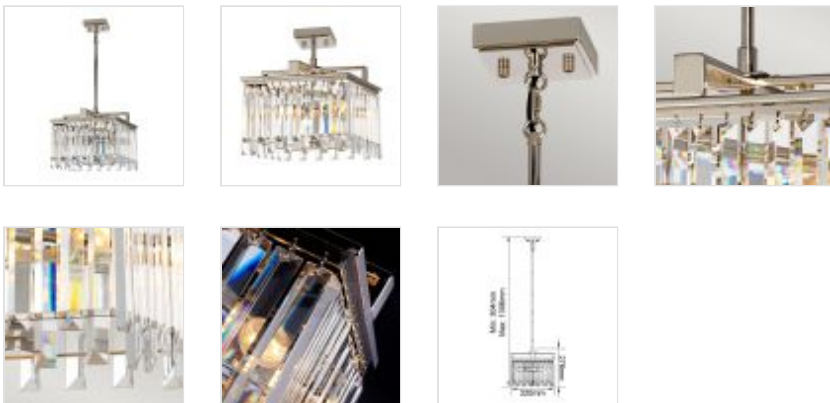

52458

4 Light Small Chandelier - Polished Nickel

DETAILS	
FAMILY	Aries
SUITABLE LOCATION	Interior
GUARANTEE	General 2 Year Guarantee
FINISH	Polished Nickel
FITTING HEIGHT	276mm
WIDTH	320mm
PROJECTION/DEPTH	320mm
MINIMUM DROP	304mm
MAXIMUM DROP	1306mm
POWER SOURCE	Mains Voltage
VOLTAGE	220-240v
MAXIMUM WATTAGE	40W
NUMBER OF LAMPS	4
SOCKET	E14
INTEGRATED LED	No
RODS SUPPLIED	2 X 305mm And 2 X 152mm Rods
CLASS	Class I
BUILD MATERIALS	Steel, K9 Cut Glass
DIMMABLE FITTING	Compatible With Dimmable Lamps
PRODUCT WEIGHT	6.93kg
BOX DIMENSIONS	38 X 38 X 26cm
BOX WEIGHT	7.70 Kg

## PRODUCT DETAILS

This 4 light small chandelier features striking square-arm architecture, finished in Polished Nickel and accented with premium cut glass crystals of alternating lengths. A soft opal glass diffuser contrasts beautifully with the hanging side crystals, creating a playful lighting effect. The rods can be removed to turn this chandelier into a semi-flush ceiling fitting.