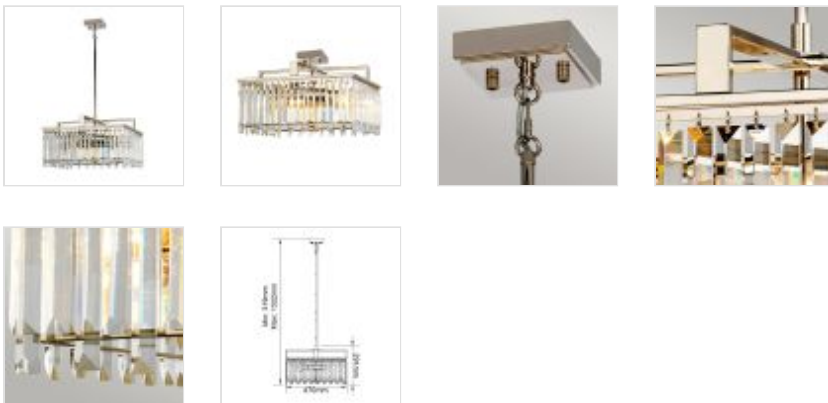

52457

4 Light Large Chandelier - Polished Nickel

DETAILS	
FAMILY	Aries
SUITABLE LOCATION	Interior
GUARANTEE	General 2 Year Guarantee
FINISH	Polished Nickel
FITTING HEIGHT	291mm
WIDTH	470mm
PROJECTION/DEPTH	470mm
MINIMUM DROP	319mm
MAXIMUM DROP	1322mm
POWER SOURCE	Mains Voltage
VOLTAGE	220-240v
MAXIMUM WATTAGE	60W
NUMBER OF LAMPS	4
SOCKET	E27
INTEGRATED LED	No
RODS SUPPLIED	2 X 305mm And 2 X 152mm Rods
CLASS	Class I
BUILD MATERIALS	Steel, K9 Cut Glass
DIMMABLE FITTING	Compatible With Dimmable Lamps
PRODUCT WEIGHT	11.07kg
BOX DIMENSIONS	55 X 55 X 28.5cm
BOX WEIGHT	12.30 Kg

**PRODUCT DETAILS**

This 4 light large chandelier features striking square-arm architecture, finished in Polished Nickel and accented with premium cut glass crystals of alternating lengths. A soft opal glass diffuser contrasts beautifully with the hanging side crystals, creating a playful lighting effect. The rods can be removed to turn this chandelier into a semi-flush ceiling fitting.