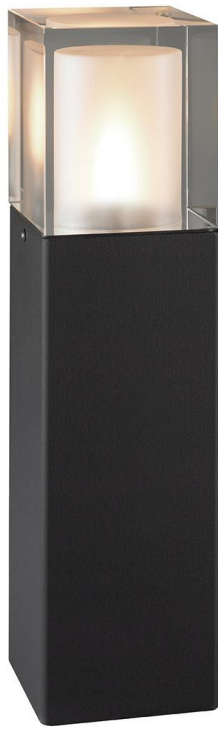

52734

1 Light Medium Bollard - Black

DETAILS

FAMILY	Arendal
SUITABLE LOCATION	Exterior
GUARANTEE	5 Year Warranty Against Severe Corrosion
IP RATING	IP65
FINISH	Black
FITTING HEIGHT	490mm
WIDTH	120mm
POWER SOURCE	Mains Voltage
VOLTAGE	220-240v 50hz
MAXIMUM WATTAGE	60W
NUMBER OF LAMPS	1
SOCKET	E27
INTEGRATED LED	No
CLASS	Class II
BUILD MATERIALS	Powder Coated Galvanised Steel, Crystal Glass
DIMMABLE FITTING	Compatible With Dimmable Lamps
PRODUCT WEIGHT	8.55kg
BOX DIMENSIONS	62 X 19 X 19cm
BOX WEIGHT	9.50 Kg

PRODUCT DETAILS

A medium outdoor bollard made from powder-coated galvanized steel, designed for longevity, even in coastal environments. It is IP65 rated, ensuring protection against water. This bollard is compatible with dimmable lamps for adjustable lighting.