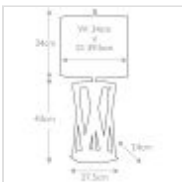

30217

1 Light Table Lamp - Brushed Brass With Marble

DETAILS	
FAMILY	Apollo
SUITABLE LOCATION	Interior
GUARANTEE	General 2 Year Guarantee
FINISH	Brushed Brass With Marble
FITTING HEIGHT	870mm
WIDTH	340mm
PROJECTION/DEPTH	395mm
POWER SOURCE	Plug
VOLTAGE	220-240v 50hz
MAXIMUM WATTAGE	60W
NUMBER OF LAMPS	1
SOCKET	E27
INTEGRATED LED	No
CLASS	Class I
BUILD MATERIALS	Steel
SHADE MATERIAL	Faux Suede With Gold Faux Silk Lining
DIMMABLE FITTING	Compatible With Dimmable Smart Lamps
PRODUCT WEIGHT	6.75kg
BOX DIMENSIONS	73 X 47 X 47cm
BOX WEIGHT	7.50 Kg

PRODUCT DETAILS

This 1 light table light features a Brushed Brass frame with White Marble inserts at the top and bottom. It comes complete with a unique hexagonal shade with a Navy Blue faux suede outer fabric and a Gold faux silk lining.