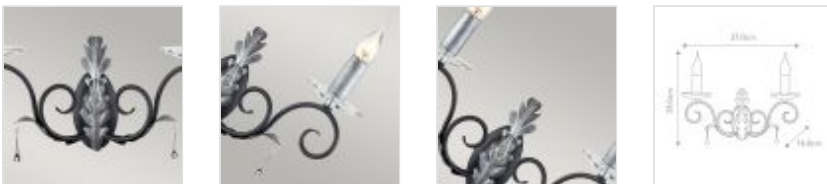

13974

2 Light Wall Light - Black With Silver Patina

| DETAILS | |
|-------------------|--------------------------------|
| FAMILY | Amarilli |
| SUITABLE LOCATION | Interior |
| GUARANTEE | General 2 Year Guarantee |
| FINISH | Black With Silver Patina |
| FITTING HEIGHT | 290mm |
| WIDTH | 370mm |
| PROJECTION/DEPTH | 160mm |
| POWER SOURCE | Mains Voltage |
| VOLTAGE | 220-240v 50hz |
| MAXIMUM WATTAGE | 60W |
| NUMBER OF LAMPS | 2 |
| SOCKET | E14 |
| INTEGRATED LED | No |
| CLASS | Class I |
| BUILD MATERIALS | Steel, K9 Cut Glass |
| DIMMABLE FITTING | Compatible With Dimmable Lamps |
| PRODUCT WEIGHT | 1.33kg |
| BOX DIMENSIONS | 37 X 38 X 19cm |
| BOX WEIGHT | 1.48 Kg |

PRODUCT DETAILS

This 2 light wall light is handmade in England and features traditionally forged scrolls and metallic antiqued oak leaves with a hand patinated silver and black finish. It is adorned with clear glass droplets for a classical and luxury appeal.