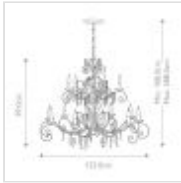

23908

15 Light Chandelier - Bronze With Gold Patina

DETAILS

FAMILY	Amarilli
SUITABLE LOCATION	Interior
GUARANTEE	General 2 Year Guarantee
FINISH	Bronze With Gold Patina
FITTING HEIGHT	990mm
DIAMETER	1250mm
WIDTH	1250mm
MINIMUM DROP	1080mm
MAXIMUM DROP	7390mm
POWER SOURCE	Mains Voltage
VOLTAGE	220-240v 50hz
MAXIMUM WATTAGE	60W
NUMBER OF LAMPS	15
SOCKET	E14
INTEGRATED LED	No
CLASS	Class I
BUILD MATERIALS	Steel, K9 Cut Glass
DIMMABLE FITTING	Compatible With Dimmable Lamps
PRODUCT WEIGHT	16.2kg
BOX DIMENSIONS	97 X 130 X 127cm
BOX WEIGHT	18.00 Kg

PRODUCT DETAILS

This two-tier 15 light chandelier is handmade in England and features traditionally forged scrolls and metallic antiqued oak leaves with a hand patinated gold and bronze finish. It is adorned with clear glass droplets for a classical and luxury appeal.