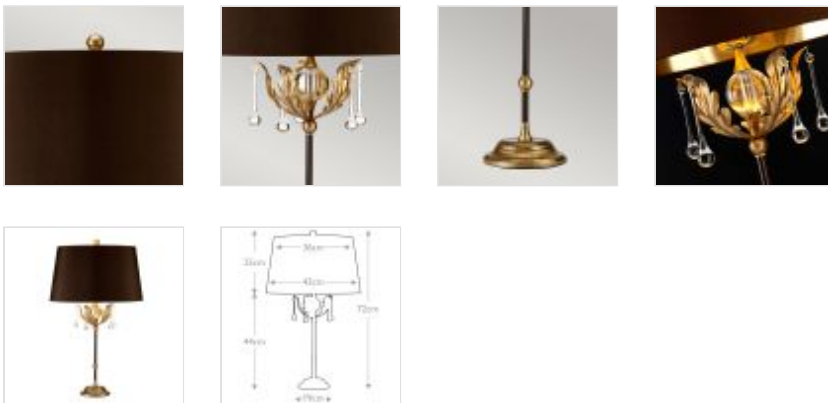

16749

1 Light Table Lamp With Brown Shade - Bronze With Gold Patina, Brown Shade

DETAILS	
FAMILY	Amarilli
SUITABLE LOCATION	Interior
GUARANTEE	General 2 Year Guarantee
FINISH	Bronze With Gold Patina, Brown Shade
FITTING HEIGHT	720mm
DIAMETER	430mm
WIDTH	430mm
POWER SOURCE	Plug
VOLTAGE	220-240v 50hz
MAXIMUM WATTAGE	60W
NUMBER OF LAMPS	1
SOCKET	E27
INTEGRATED LED	No
CLASS	Class I
BUILD MATERIALS	Steel, Polycotton Shade, K9 Cut Glass
SHADE MATERIAL	Faux Silk With Gold Metallic Card Lining
DIMMABLE FITTING	Compatible With Dimmable Smart Lamps
PRODUCT WEIGHT	4.05kg
BOX DIMENSIONS	20 X 20 X 55cm
BOX WEIGHT	4.50 Kg

## PRODUCT DETAILS

This table lamp is handmade in England and features metallic antiqued oak leaves with a hand patinated gold and bronze finish. It is adorned with four clear glass droplets and completed with a brown shade.