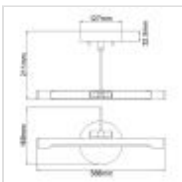

30216

1 Light Small LED Picture Light - White

DETAILS

FAMILY	Alton
SUITABLE LOCATION	Interior
GUARANTEE	General 2 Year Guarantee
FINISH	White
FITTING HEIGHT	169mm
WIDTH	388mm
PROJECTION/DEPTH	211mm
POWER SOURCE	Mains Voltage
VOLTAGE	220-240v 50hz
MAXIMUM WATTAGE	6.6W
NUMBER OF LAMPS	1
SOCKET	Integrated LED
INTEGRATED LED	No
LED LUMENS	513Lm
LED COLOUR TEMP	3000k
CLASS	Class I
BUILD MATERIALS	Steel, Polycarbonate
DIMMABLE FITTING	Dimmable
PRODUCT WEIGHT	0.69kg
BOX DIMENSIONS	44.5 X 25.4 X 15.9cm
BOX WEIGHT	0.77 Kg

PRODUCT DETAILS

This small LED picture light features a transitional design that complements a variety of décors. Available in two sizes and a selection of traditional and modern finishes, this LED fixture features an adjustable hinge joint to angle the ample light provided to perfectly enhance the display of your photographs and artwork.