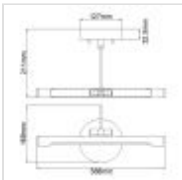

30212

1 Light Small LED Picture Light - Black

DETAILS

FAMILY	Alton
SUITABLE LOCATION	Interior
GUARANTEE	General 2 Year Guarantee
FINISH	Black
FITTING HEIGHT	169mm
WIDTH	388mm
PROJECTION/DEPTH	211mm
POWER SOURCE	Mains Voltage
VOLTAGE	220-240v 50hz
MAXIMUM WATTAGE	6.6W
NUMBER OF LAMPS	1
SOCKET	Integrated LED
INTEGRATED LED	No
LED LUMENS	513Lm
LED COLOUR TEMP	3000k
CLASS	Class I
BUILD MATERIALS	Steel, Polycarbonate
DIMMABLE FITTING	Dimmable
PRODUCT WEIGHT	0.69kg
BOX DIMENSIONS	44.5 X 25.4 X 15.9cm
BOX WEIGHT	0.77 Kg

PRODUCT DETAILS

This small LED picture light features a transitional design that complements a variety of décors. Available in two sizes and a selection of traditional and modern finishes, this LED fixture features an adjustable hinge joint to angle the ample light provided to perfectly enhance the display of your photographs and artwork.