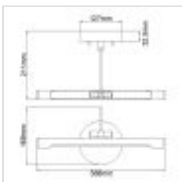

30214

1 Light Small LED Picture Light - Brushed Brass

DETAILS

FAMILY	Alton
SUITABLE LOCATION	Interior
GUARANTEE	General 2 Year Guarantee
FINISH	Brushed Brass
FITTING HEIGHT	169mm
WIDTH	388mm
PROJECTION/DEPTH	211mm
POWER SOURCE	Mains Voltage
VOLTAGE	220-240v 50hz
MAXIMUM WATTAGE	6.6W
NUMBER OF LAMPS	1
SOCKET	Integrated LED
INTEGRATED LED	No
LED LUMENS	513Lm
LED COLOUR TEMP	3000k
CLASS	Class I
BUILD MATERIALS	Steel, Polycarbonate
DIMMABLE FITTING	Dimmable
PRODUCT WEIGHT	0.69kg
BOX DIMENSIONS	44.5 X 25.4 X 15.9cm
BOX WEIGHT	0.77 Kg

PRODUCT DETAILS

This small LED picture light features a transitional design that complements a variety of décors. Available in two sizes and a selection of traditional and modern finishes, this LED fixture features an adjustable hinge joint to angle the ample light provided to perfectly enhance the display of your photographs and artwork.