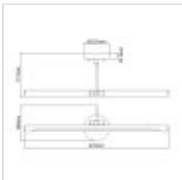

30207

1 Light Large LED Picture Light - Black

DETAILS

FAMILY	Alton
SUITABLE LOCATION	Interior
GUARANTEE	General 2 Year Guarantee
FINISH	Black
FITTING HEIGHT	169mm
WIDTH	674mm
PROJECTION/DEPTH	211mm
POWER SOURCE	Mains Voltage
VOLTAGE	220-240v 50hz
MAXIMUM WATTAGE	11.6W
NUMBER OF LAMPS	1
SOCKET	Integrated LED
INTEGRATED LED	No
LED LUMENS	983Lm
LED COLOUR TEMP	3000k
CLASS	Class I
BUILD MATERIALS	Steel, Polycarbonate
DIMMABLE FITTING	Dimmable
PRODUCT WEIGHT	0.83kg
BOX DIMENSIONS	73 X 25.4 X 15.9cm
BOX WEIGHT	0.92 Kg

PRODUCT DETAILS

This large LED picture light features a transitional design that complements a variety of décors. Available in two sizes and a selection of traditional and modern finishes, this LED fixture features an adjustable hinge joint to angle the ample light provided to perfectly enhance the display of your photographs and artwork.