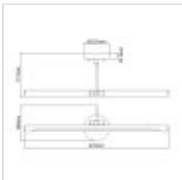

30209

1 Light Large LED Picture Light - Brushed Brass

DETAILS

FAMILY	Alton
SUITABLE LOCATION	Interior
GUARANTEE	General 2 Year Guarantee
FINISH	Brushed Brass
FITTING HEIGHT	169mm
WIDTH	674mm
PROJECTION/DEPTH	211mm
POWER SOURCE	Mains Voltage
VOLTAGE	220-240v 50hz
MAXIMUM WATTAGE	11.6W
NUMBER OF LAMPS	1
SOCKET	Integrated LED
INTEGRATED LED	No
LED LUMENS	983Lm
LED COLOUR TEMP	3000k
CLASS	Class I
BUILD MATERIALS	Steel, Polycarbonate
DIMMABLE FITTING	Dimmable
PRODUCT WEIGHT	0.83kg
BOX DIMENSIONS	73 X 25.4 X 15.9cm
BOX WEIGHT	0.92 Kg

PRODUCT DETAILS

This large LED picture light features a transitional design that complements a variety of décors. Available in two sizes and a selection of traditional and modern finishes, this LED fixture features an adjustable hinge joint to angle the ample light provided to perfectly enhance the display of your photographs and artwork.