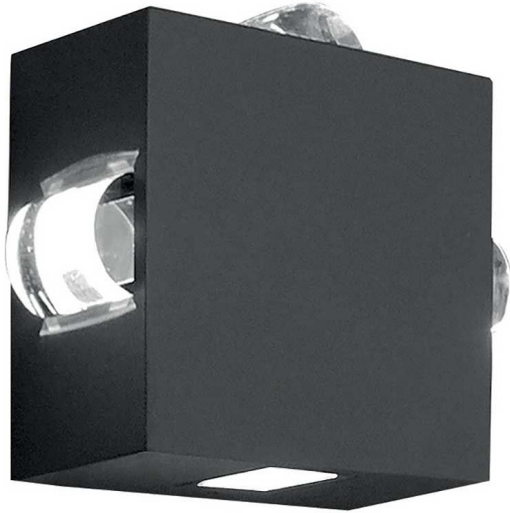

50972

4 Light Wall Light - Graphite

DETAILS	
FAMILY	Agner
SUITABLE LOCATION	Exterior
GUARANTEE	LED Module And Drivers Guarantee
IP RATING	IP54
FINISH	Graphite
FITTING HEIGHT	165mm
WIDTH	181mm
PROJECTION/DEPTH	97mm
POWER SOURCE	Mains Voltage
VOLTAGE	220-240v 50hz
MAXIMUM WATTAGE	10W
NUMBER OF LAMPS	4
SOCKET	Integrated LED
INTEGRATED LED	No
LED LUMENS	4 X 55Lm
LED COLOUR TEMP	3000k
CLASS	Class I
BUILD MATERIALS	Die-Cast Aluminium
DIMMABLE FITTING	Not Dimmable
PRODUCT WEIGHT	1.26kg
BOX DIMENSIONS	20 X 20 X 11cm
BOX WEIGHT	1.40 Kg

PRODUCT DETAILS

This durable cast aluminium wall light provides 4-way directional lighting, creating a stylish effect on buildings when illuminated. Multiple fittings placed together can produce a striking visual impact. Powder-coated in Graphite with hidden screws, these products maintain a sleek, clean aesthetic.