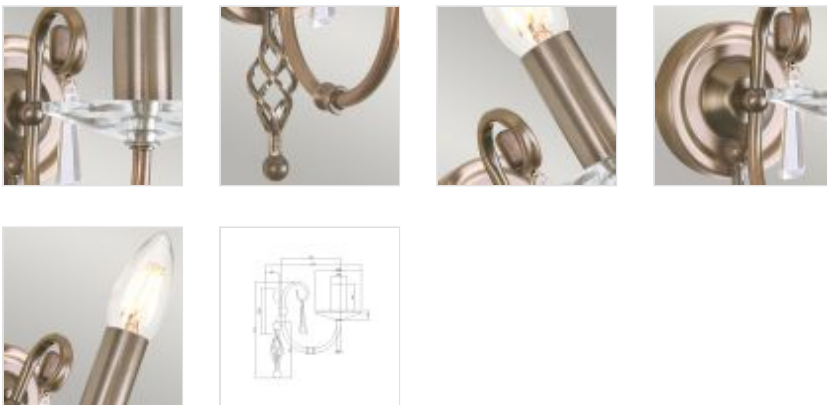

20476

1 Light Wall Light - Aged Brass

DETAILS	
FAMILY	Aegean
SUITABLE LOCATION	Interior
GUARANTEE	General 2 Year Guarantee
FINISH	Aged Brass
FITTING HEIGHT	220mm
WIDTH	100mm
PROJECTION/DEPTH	215mm
POWER SOURCE	Mains Voltage
VOLTAGE	220-240v 50hz
MAXIMUM WATTAGE	60W
NUMBER OF LAMPS	1
SOCKET	E14
INTEGRATED LED	No
CLASS	Class I
BUILD MATERIALS	Steel, K9 Cut Glass
DIMMABLE FITTING	Compatible With Dimmable Lamps
PRODUCT WEIGHT	0.86kg
BOX DIMENSIONS	27 X 28 X 18.5cm
BOX WEIGHT	0.95 Kg

PRODUCT DETAILS

This elegant one light wall light showcases hand-forged scrolls adorned with cut glass droplets and sconces. It is available in Polished Nickel, Polished Brass or Aged Brass finishes to seamlessly complement any contemporary and classical setting.