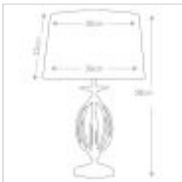

24987

1 Light Table Lamp - Aged Brass, Ivory Shade

DETAILS	
FAMILY	Aegean
SUITABLE LOCATION	Interior
GUARANTEE	General 2 Year Guarantee
FINISH	Aged Brass, Ivory Shade
FITTING HEIGHT	580mm
DIAMETER	360mm
WIDTH	360mm
POWER SOURCE	Plug
VOLTAGE	220-240v 50hz
MAXIMUM WATTAGE	60W
NUMBER OF LAMPS	1
SOCKET	E27
INTEGRATED LED	No
CLASS	Class I
BUILD MATERIALS	Steel, K9 Cut Glass, Polycotton Shade
SHADE MATERIAL	Soft Pleated Cotton
DIMMABLE FITTING	Compatible With Dimmable Smart Lamps
PRODUCT WEIGHT	3.6kg
BOX DIMENSIONS	43 X 42 X 60cm
BOX WEIGHT	4.00 Kg

PRODUCT DETAILS

This elegant one light table lamp showcases a hand-forged twisted cage adorned with cut glass. It is available in Polished Nickel, Polished Brass or Aged Brass finishes to seamlessly complement any contemporary and classical setting.