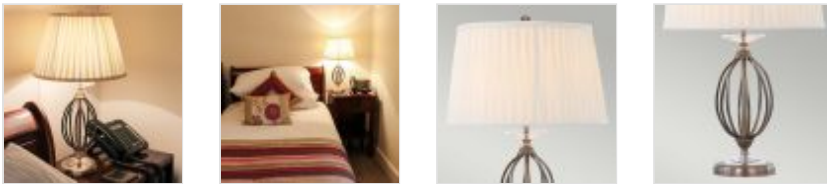

24987

1 Light Table Lamp - Aged Brass, Ivory Shade

DETAILS	
FAMILY	Aegean
SUITABLE LOCATION	Interior
GUARANTEE	General 2 Year Guarantee
FINISH	Aged Brass, Ivory Shade
FITTING HEIGHT	580mm
DIAMETER	360mm
WIDTH	360mm
POWER SOURCE	Plug
VOLTAGE	220-240v 50hz
MAXIMUM WATTAGE	60W
NUMBER OF LAMPS	1
SOCKET	E27
INTEGRATED LED	No
CLASS	Class I
BUILD MATERIALS	Steel, K9 Cut Glass, Polycotton Shade
SHADE MATERIAL	Soft Pleated Cotton
DIMMABLE FITTING	Compatible With Dimmable Smart Lamps
PRODUCT WEIGHT	3.6kg
BOX DIMENSIONS	43 X 42 X 60cm
BOX WEIGHT	4.00 Kg

PRODUCT DETAILS

This elegant one light table lamp showcases a hand-forged twisted cage adorned with cut glass. It is available in Polished Nickel, Polished Brass or Aged Brass finishes to seamlessly complement any contemporary and classical setting.